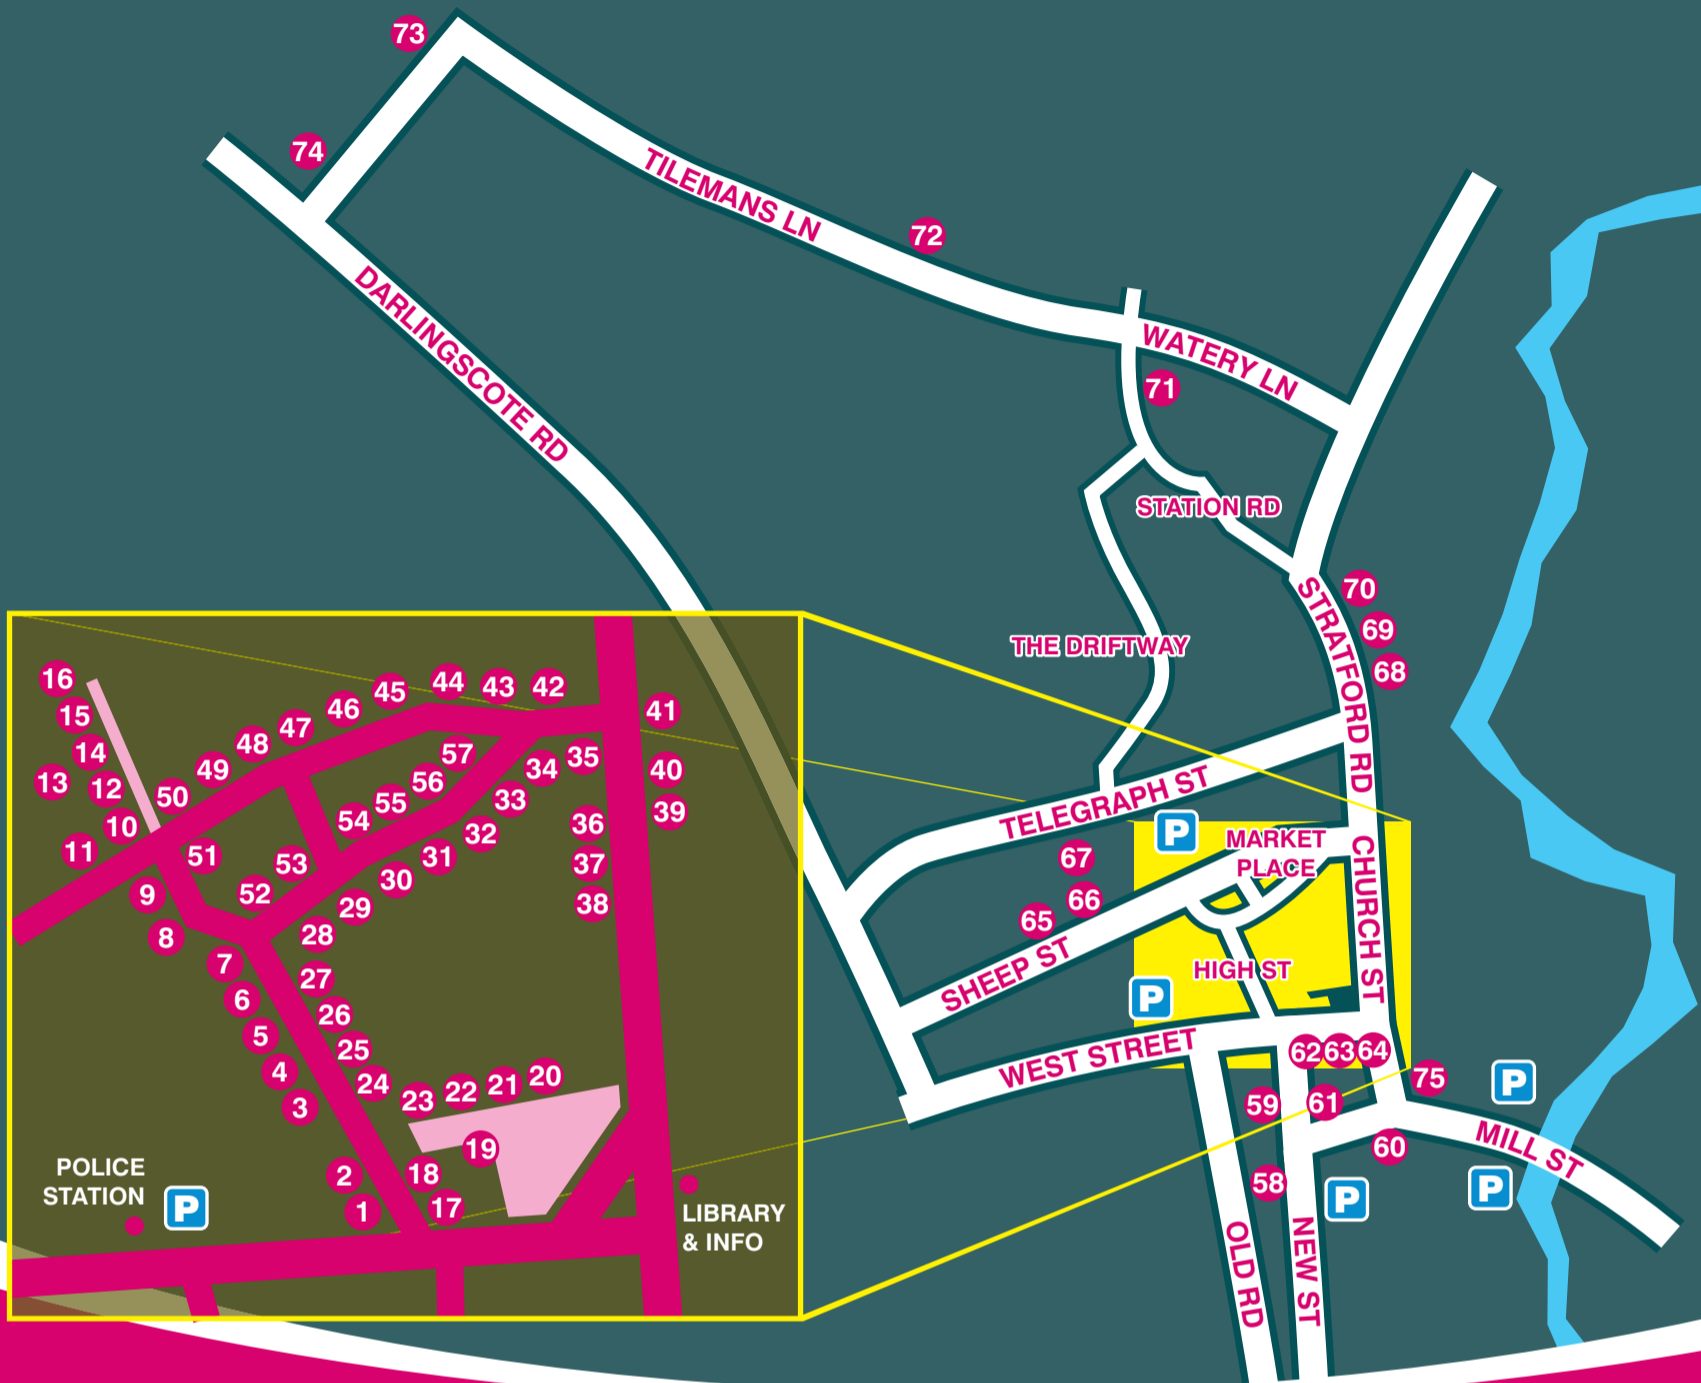

Retail Businesses in Shipston-On-Stour